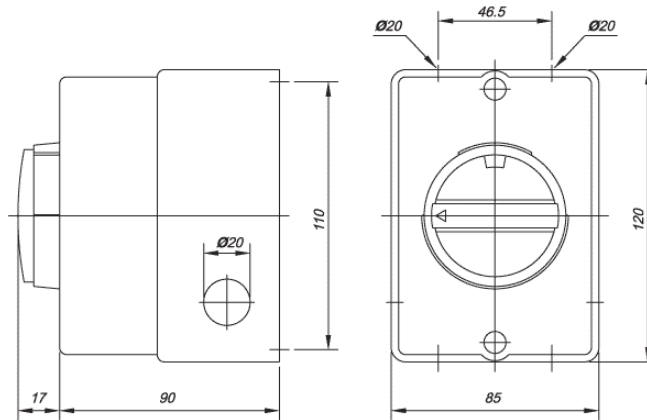

C2V-CG10 A441

Code: 1007698

Switch for two speed motors

Characteristics:

- 3 position 1-0-2 switch for driving 2 speed motors with Dahlander connection.
- IP67 protection.

Model	Current (A)	(kW)	Cable entry (mm)
C2V-CG10 A441	20	5.5	20