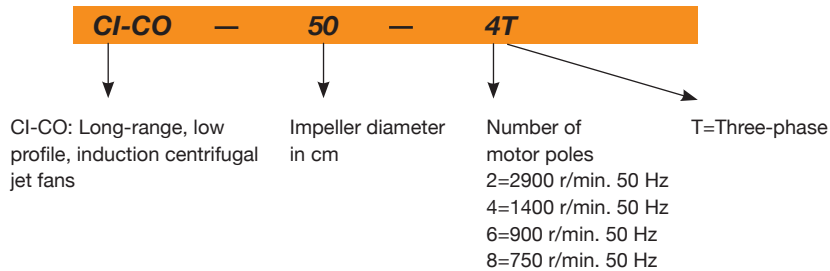

Motor:

- Class F motors with ball bearings, IP55 protection and with 1 or 2 speeds, depending on model.
- Three-phase 230/400 V - 50 Hz.

- Maximum temperature of air to be carried: -20 °C +40 °C.

Finish:

- Anti-corrosive finish of polyester resin polymerised at 190 °C, previously degreased with phosphate-free nanotechnological treatment.

On request:

- Version approved for smoke exhaust in accordance with standard EN 12101-3 (see CI series).

Order code

Technical characteristics

| Model | Speed (r/min) | Maximum admissible current (A) | | Flow rate (m³/h) | Thrust (N) | Installed power (kW) | Sound pressure LpA at 1m dB(A) | Approx. weight (kg) |
|----------------|---------------|--------------------------------|-------------|------------------|------------|----------------------|--------------------------------|---------------------|
| | | 230 V | 400 V | | | | | |
| CI-CO-50-4T | 1395 | 5.00 | 2.90 | 6050 | 50 | 1.20 | 78 | 83 |
| CI-CO-50-4/8T | 1395/650 | | 2.90 / 1.20 | 6050 / 3020 | 50 / 13 | 1.20 / 0.30 | 78/63 | 83 |
| CI-CO-75-4T | 1450 | 9.00 | 5.20 | 8080 | 75 | 2.20 | 85 | 139 |
| CI-CO-75-4/8T | 1450/730 | | 5.20 / 2.05 | 8080 / 4040 | 75 / 19 | 2.20 / 0.37 | 85/70 | 139 |
| CI-CO-100-4T | 1445 | 9.90 | 5.70 | 9340 | 100 | 2.40 | 89 | 141 |
| CI-CO-100-4/8T | 1445/715 | | 5.70 / 2.20 | 9340 / 4670 | 100 / 25 | 2.40 / 0.55 | 89/14 | 141 |